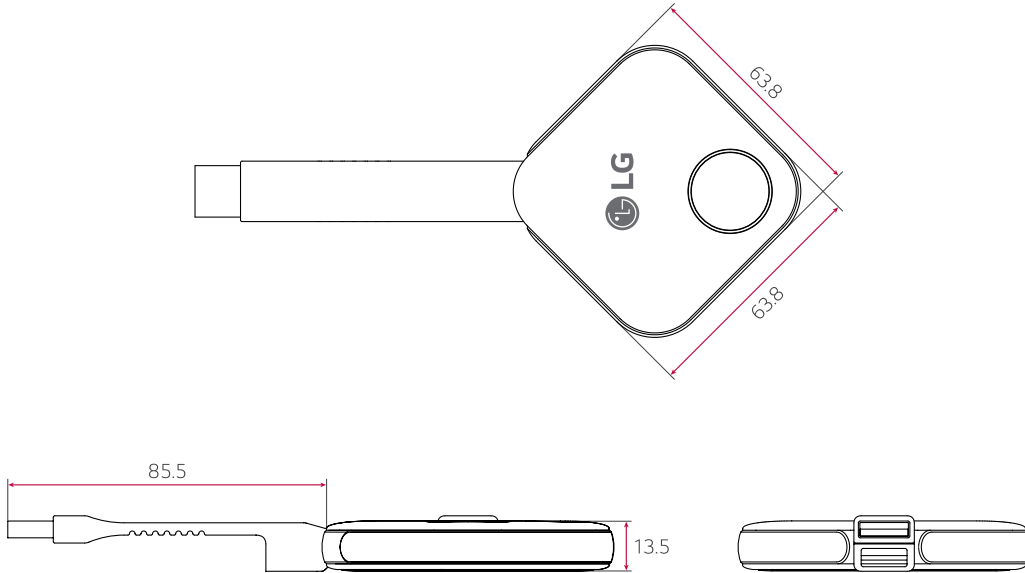

### SC-00DA

Embedded OS	Linux
Wi-Fi	IEEE 802.11 a/b/g/n/ac
Connectivity	USB 2.0 Type A (1)
One:Quick Share Key Features	User Switching, Split View (Max. 4 Screen), Admin mode, Signage Control, Sound

## DIMENSION

(unit: mm)

As a continuing policy of product development at LG Electronics, the design and specifications are subject to change. They may vary from model to model. Colour/shades may vary due to printing restrictions. E&OE.