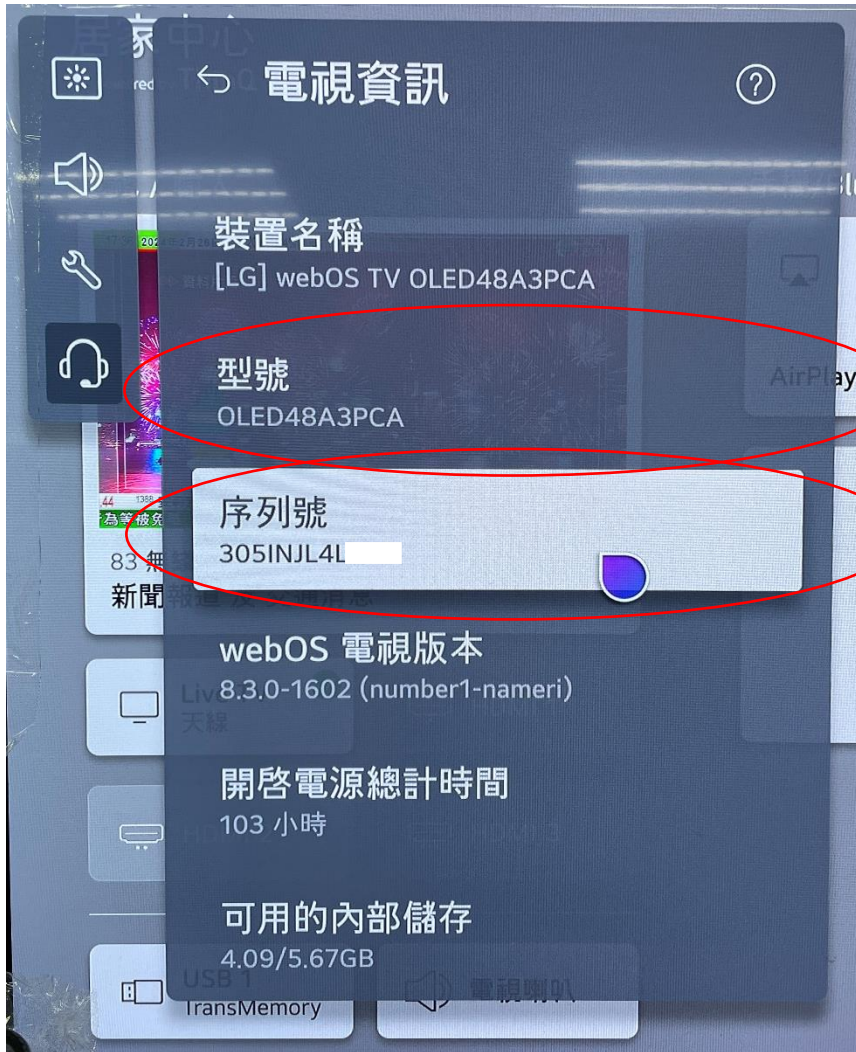

Step 5.

Model No. is showed in the menu

The SN is showed in the menu