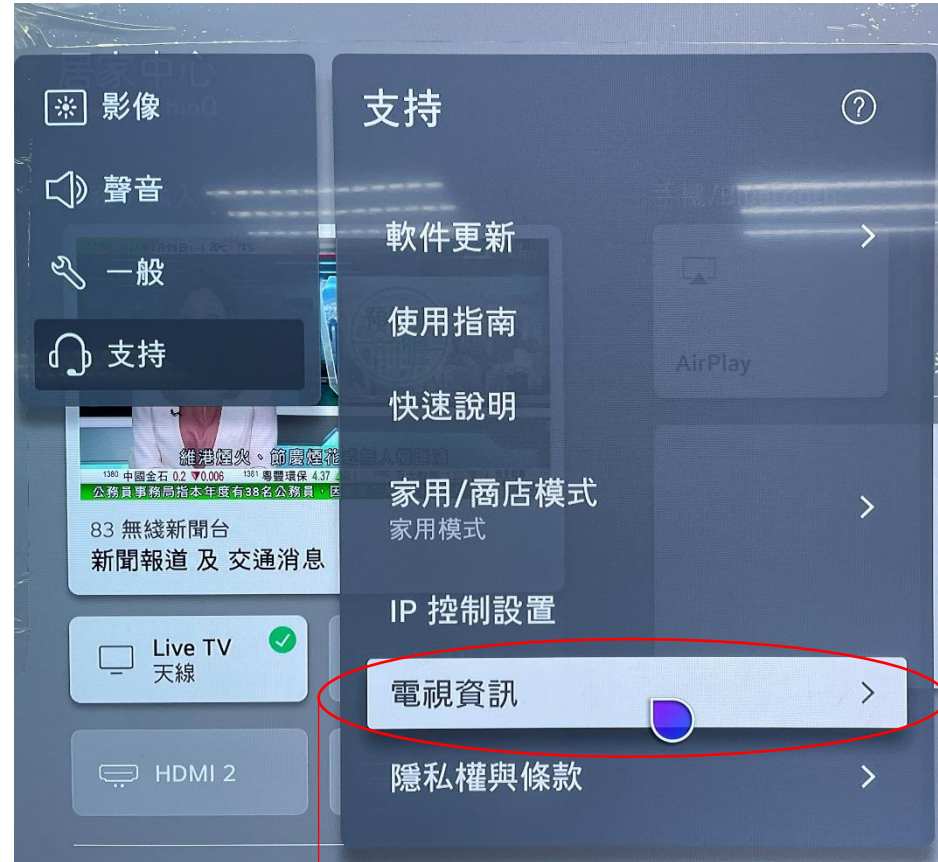

How to find out the SN in the TV Menu

Step 1.

Press the menu button

Step 2.

Select the menu on the TV screen

Step 3.

Select "Support" in the Menu

Step 4.