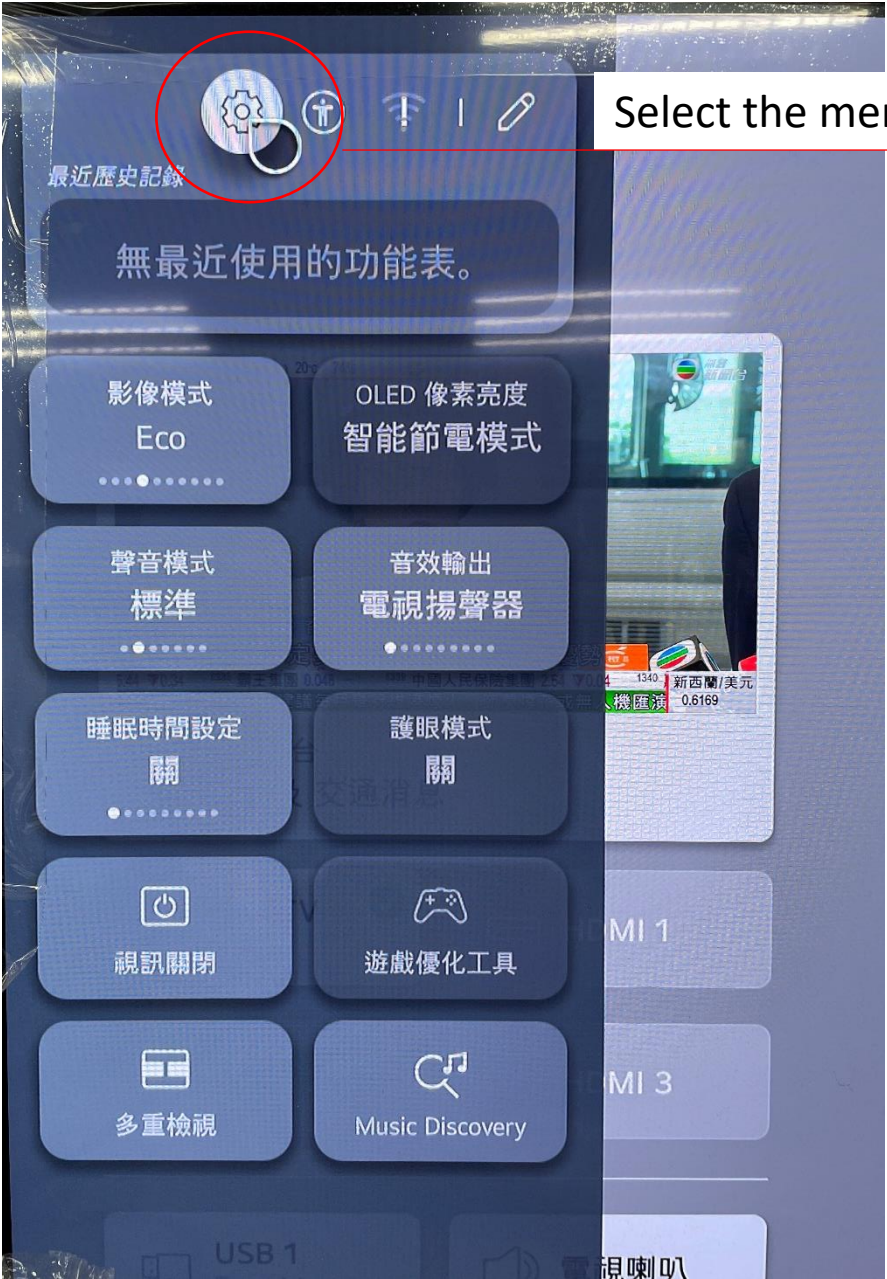

How to find out the SN in the TV Menu

Step 1.

Press the menu button

Step 2.

Select the menu on the TV screen

Step 3.

Select "Support" in the Menu

Step 4.

Select "TV information" in the "Support" menu

Step 5.

Model No. is showed in the menu

The SN is showed in the menu